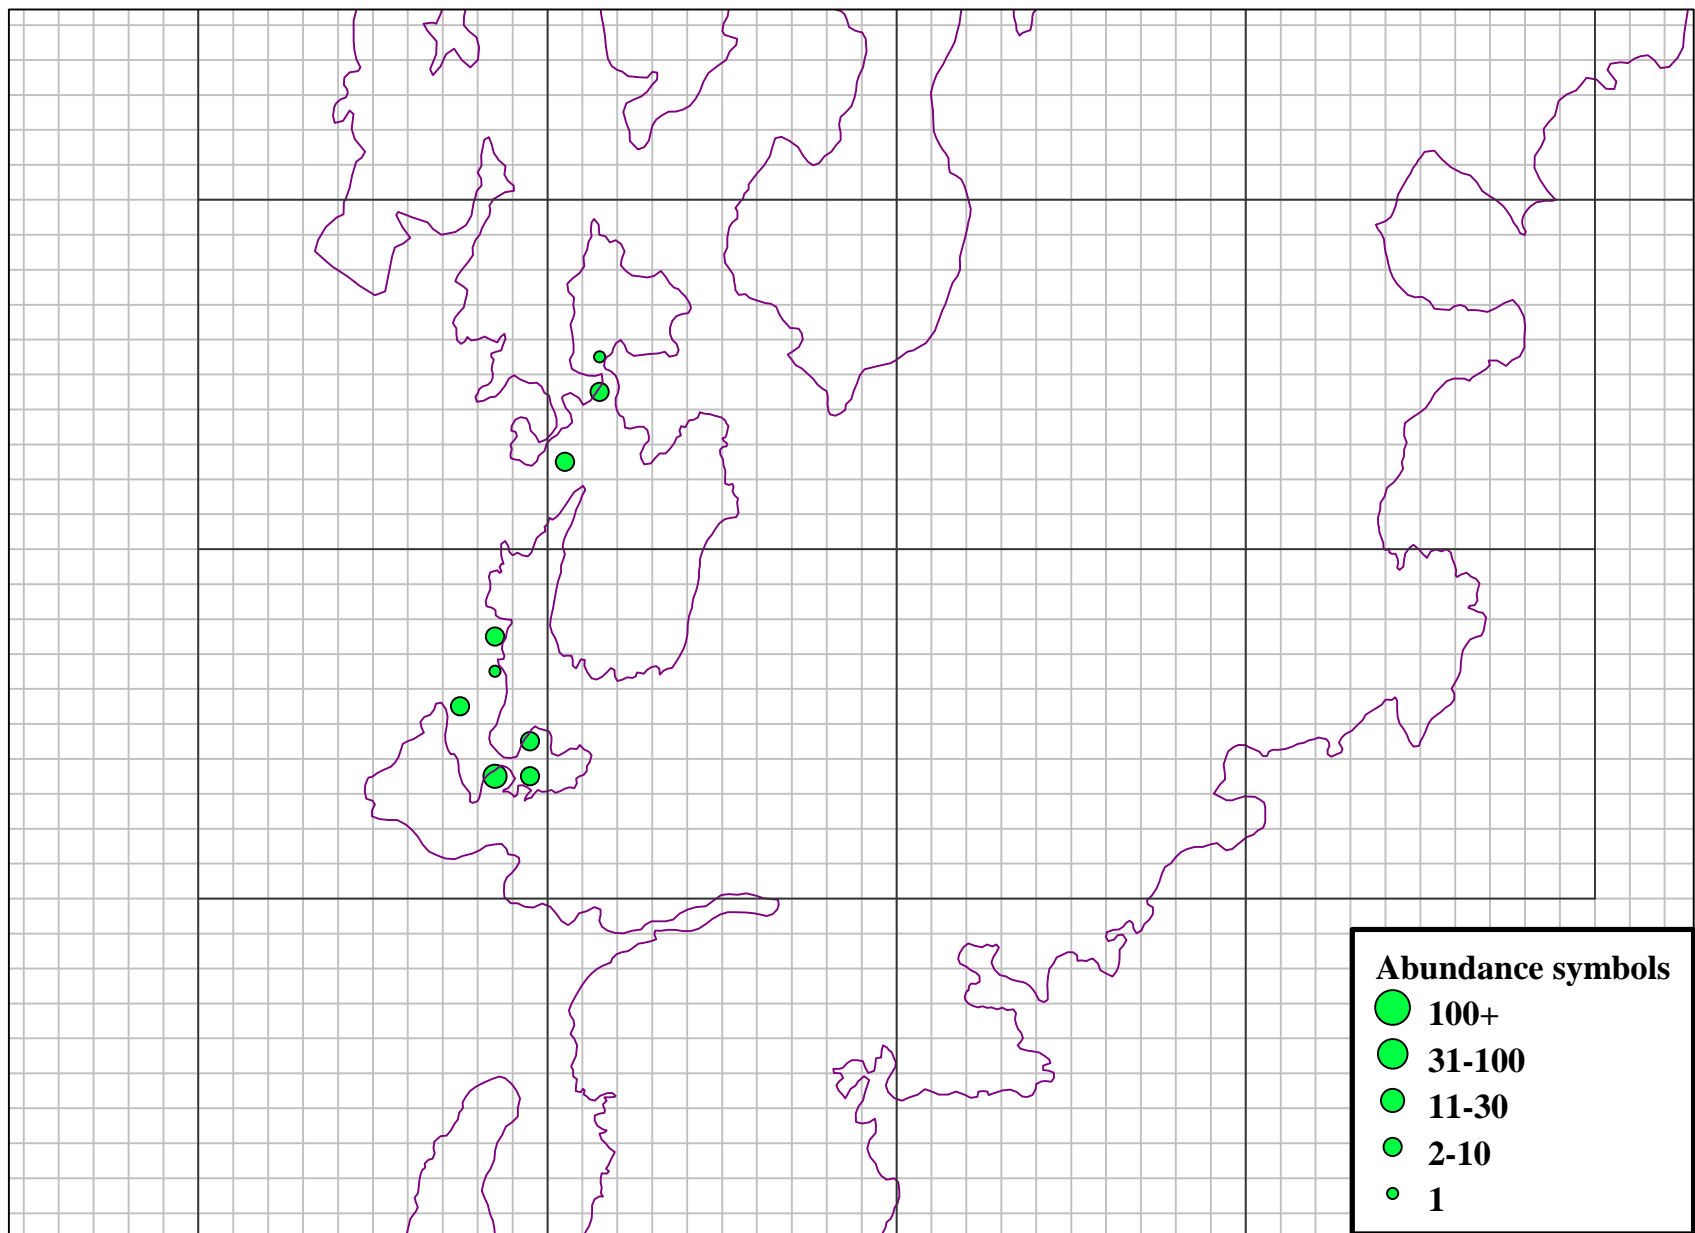

Bird's nest orchid

Bird's nest orchid

Marsh helleborine

Broad-leaved helleborine

Autumn lady's tresses

Autumn lady's tresses

Lesser butterfly orchid

Fragrant orchid sp.

Early marsh orchid

Frog orchid

Frog orchid

Heath spotted orchid

Northern marsh orchid

Dense-flowered orchid

Dense-flowered orchid

Pyramidal orchid